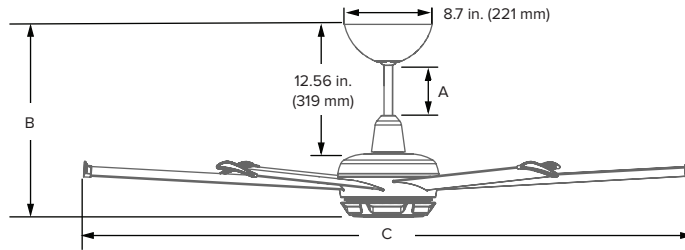

CONTEMPORARY STYLE, COMMANDING PERFORMANCE

Pictured with 7 in. (178 mm) downrod⁵

Downrod Lengths

Downrod (A)	7 in. (178 mm)	20 in. (508 mm)	32 in. (813 mm)	48 in. (1219 mm)	60 in. (1524 mm)
Fan Height (B)	18.9 in. (480 mm)	31.9 in. (810 mm)	43.9 in. (1115 mm)	60 in. (1521 mm)	72 in. (1826 mm)
Ceiling Height	9–11 ft (2.7–3.4 m)	11–13 ft (3.4–3.9 m)	13–14 ft (3.9–4.3 m)	14–16 ft (4.3–4.9 m)	16–18 ft (4.9–5.5 m)

Technical Specifications

Diameter (C)	CFM	Efficiency (CFM/W)	Max Watts	Max Speed	Input Power	Weight¹	Light Kit	Chromatic Uplight™	Environment²	Sound Level³
60 in. (152 cm)	7,880	307	22	144 RPM	100–277 VAC, 50/60 Hz, 1 Φ	25 lb (11.3 kg)	1,770 lm 72.6 lm/W	1,984 lm 94.8 lm/W	Indoor Covered outdoor (inland)	<35 dba at max speed
72 in. (183 cm)	9,959	365	26.6	115 RPM		27 lb (12.1 kg)				
84 in. (213 cm)	10,121	429	23	85 RPM		29 lb (13.2 kg)				

Construction Features

Airfoils	Motor and Hub	Controls	Onboard Sensors	Integrations⁴	Mounting	Accessories
Made from aircraft-grade aluminum Tilted blade profile for maximum coverage area	High-efficiency, brushless DC/EC motor	Handheld remote Mobile app Voice control	Temperature, humidity, and motion sensors enable SenseME Technology	Voice control with Google Assistant or Amazon Alexa	Flat or sloped ceilings 9 ft (2.7 m) or taller Maximum slope: 34°	LED light Kit Chromatic Uplight

Ordering Information

Diameter	Finish	Downrod⁵	LED Light	0–10 V
MK-ES62-052306: 60 in. (152 cm) MK-ES62-062306: 72 in. (183 cm) MK-ES62-072306: 84 in. (213 cm)	A786: Black A787: White	107: 7 in. (152 mm) 120: 20 in. (305 mm) 132: 32 in. (610 mm) 100: 48, 60 in. (1219, 1524 mm)	Blank: No LED Light S2: LED Light S80: Chromatic Uplight S81: Chromatic Uplight with UV-C	Blank: No 0–10 V V54: 0–10 V