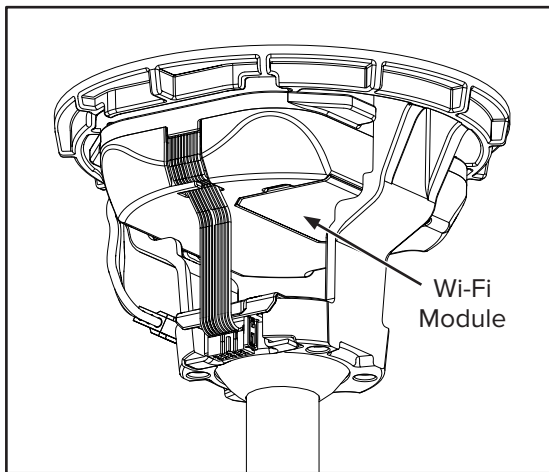

# HAIKU L WI-FI MODULE

The Haiku L Wi-Fi Module allows you to personalize your fan's comfort settings with the Haiku app, use voice commands with Amazon Alexa, and group it with other Wi-Fi enabled Haiku products. The module can be purchased as an add-on accessory, and is easily installed in the fan's control box.

Wi-Fi Module

Technical Specifications				
Model Number	Compatible Products	Installation	Wireless Frequency	Wi-Fi Standard
008867	Haiku L	Simple installation in fan control box	2.4 GHz	802.11 b/g/n

Features		
Voice Control	Haiku App	Over-the-Air Updates
Use simple voice commands to control your fan with Amazon Alexa-enabled devices.	Use the Big Ass Fans mobile app to control fan speed, light brightness, and Whoosh Mode from your mobile device. You can also schedule your fan to turn on only when you know you'll need it	Conveniently update your fan's software from your mobile device.