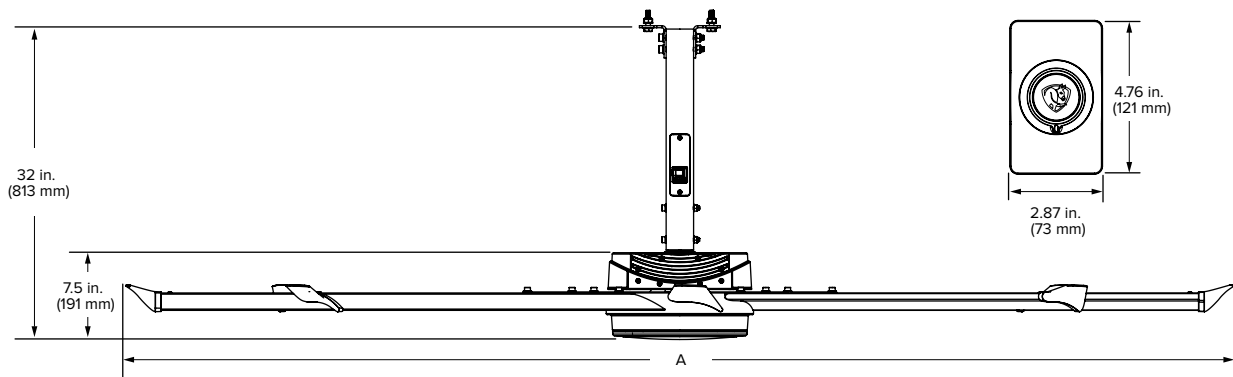

E SERIES

BIG AIR MOVEMENT FOR BIG SPACES

Technical Specifications						
Model¹	Diameter (A)	Weight	Max speed	Airfoil Clearances²	Input power and breaker	Sound at max speed³
E7	7 ft (2.1 m)	69 lb (31.3 kg)	198 RPM	10 ft (3 m) above floor 2 ft (0.6 m) on sides 2 ft (0.6 m) below ceiling deck	110–125 VAC, 1 Φ, 50/60 Hz, 10 A 200–240 VAC, 1 Φ, 50/60 Hz, 10 A	< 35 dBA
E10	10 ft (3 m)	76.8 lb (34.8 kg)	124 RPM			
E12	12 ft (3.7 m)	82.2 lb (37.3 kg)	85 RPM			

Construction Features						
Airfoils	Motor and Drive	Onboard Controls	Extension Tube¹	Controller	Environment and Efficiency	Colors
Six anodized Mini-Ellipto airfoils with plug-style winglets (BAF yellow)	Gearless direct drive motor Permanent magnet design reduces power consumption	Onboard electronic microprocessors allow for variable speed settings	E7 and E10: 2 ft (0.6 m) tube E12: 3 ft (0.9 m) tube Optional: 3 to 15 ft (0.9 to 4.6 m)	Wired wall controller mounts in standard single-gang junction box or to wall surface Connects with 10 V CAT 5 cable and RJ45 connector	Suitable for indoor spaces Provides cooling over the same area as up to 42 conventional ceiling fans	Silver with yellow trim and motor housing