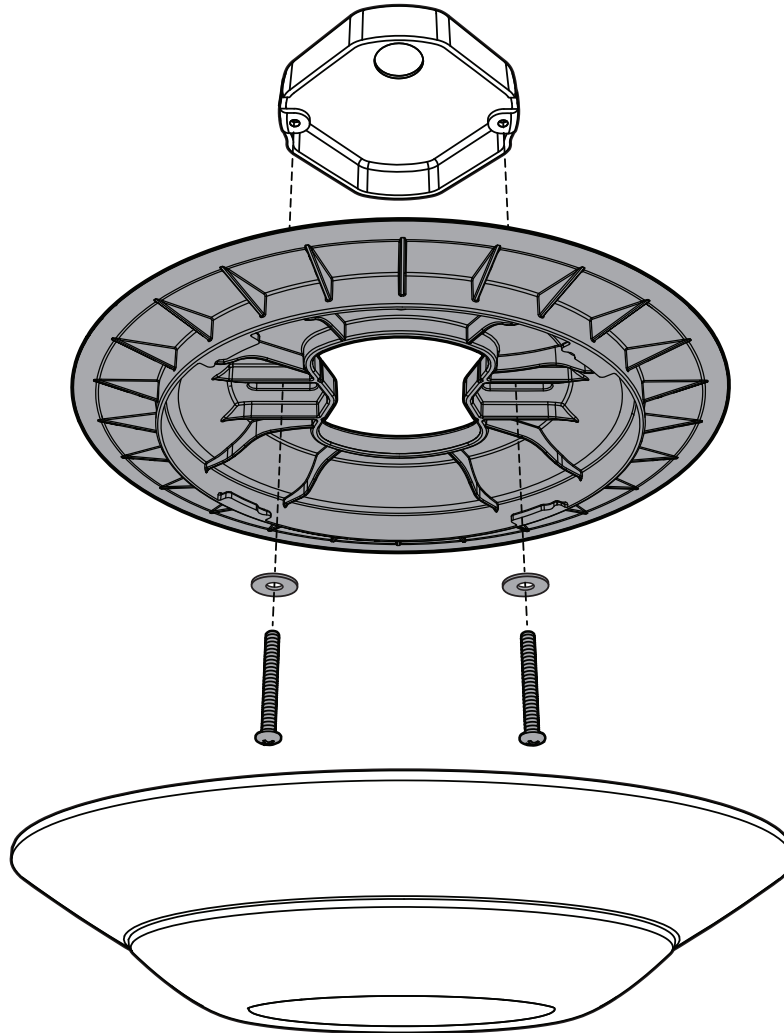

Accessory:

Haiku Light Shallow Junction Box Kit

TECHNICAL
SPECIFICATIONS

The shallow junction box kit allows you to simply and quickly install Haiku Lights, even when your junction box doesn't offer the depth necessary for a traditional install. The kit creates the needed space for the fixture's driver and wiring, without requiring replacement of your existing junction box.

AMERICAS
HAIKUHOMES.COM
855-694-2458

CANADA
HAIKUHOMES.COM/CA
844-924-4277

AUSTRALIA
HAIKUHOMES.COM/AU
1-300-244-277

SINGAPORE
HAIKUHOMES.COM/SG
+65 6709 8500

MALAYSIA
+603 5565 0888