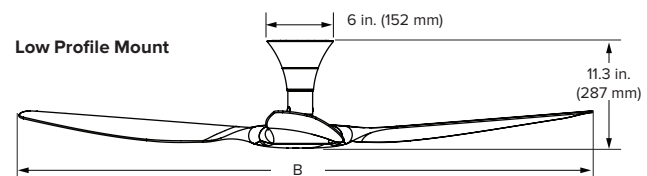

Technical Specifications — Low Profile Mount

Diameter of fan sweep (B)	52 in. (1321 mm)	60 in. (1524 mm)	
Model number¹	FR127C-S0F10-3J03-00XXX-XXXP000	FR150C-S0F10-3J03-00XXX-XXXP000	
Weight²	14 lb (6.4 kg)	16 lb (7.3 kg)	
Watts (min/max)	2.8/25.8 W	1.6/22.8 W	
Operating voltage	100–240 VAC, 1 Φ, 50–60 Hz		
Max speed (7 speeds)	177 RPM		
Sound level at max speed³	< 35 dBA