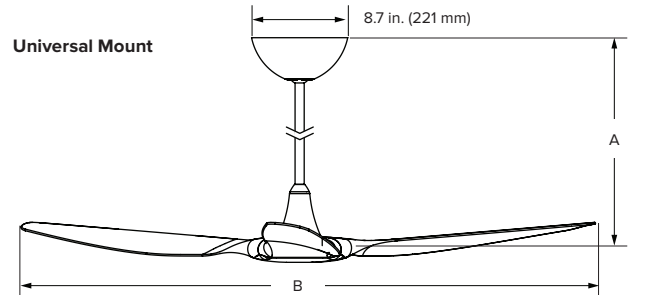

Technical Specifications — Universal Mount

Diameter of fan sweep (B)	52 in. (1321 mm)	60 in. (1524 mm)	
Model number¹	FR127C-U0F10-3J03-02XXX-XXXP000	FR150C-U0F10-3J03-02XXX-XXXP000	
Weight²	13 lb (5.9 kg)	15 lb (6.8 kg)	
Watts (min/max)	2.9/30.2 W	1.4/31.4 W	
Operating voltage	100–240 VAC, 1 Φ, 50–60 Hz		
Max speed (7 speeds)	200 RPM		
Sound level at max speed³	< 35 dBA		
Included extension tubes	20 in. (508 mm)	32 in. (813 mm)	
Height (A)	28 in. (711 mm)	40 in. (1016 mm)	
Optional extension tubes⁴	7 in. (178 mm)	48 in. (1219 mm)	60 in. (1524 mm)
Height (A)	15 in. (381 mm)	56 in. (1422 mm)	68 in. (1727 mm)