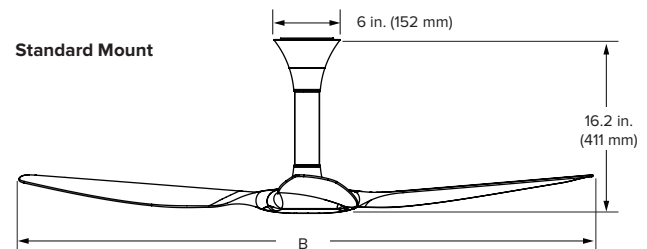

Technical Specifications — Standard Mount

Diameter of fan sweep (B)	52 in. (1321 mm)	60 in. (1524 mm)	
Model number¹	FR127C-A2F10-3J03-02XXX-XXXP000	FR150C-A2F10-3J03-02XXX-XXXP000	
Weight²	14 lb (6.4 kg)	16 lb (7.3 kg)	
Watts (min/max)	2.9/30.2 W	1.4/31.4 W	
Operating voltage	100–240 VAC, 1 Φ, 50–60 Hz		
Max speed (7 speeds)	200 RPM		
Sound level at max speed³	< 35 dBA