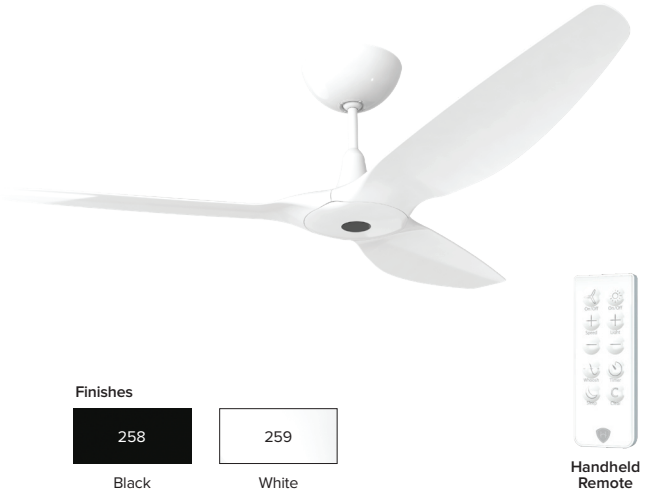

Specially engineered for wet locations, Haiku outdoor fans keep your porch, patio, or pool deck feeling cool and breezy, rain or shine.

ICONIC DESIGN, INCREDIBLE PERFORMANCE

- **Airfoils** — Matrix composite; 52-inch or 60-inch (1.3 m or 1.5 m) fan sweep
- **Motor** — EC motor with digital inverter drive
- **Controller** — Intuitive handheld remote control with seven distinct speeds, plus Sleep, Timer, and Whoosh® modes
- **Environment** — Outdoor use; IPX2
- **Ambient Operational Temperature** — 32° to 104° F (0° to 40° C)
- **Stainless Steel Components** — Protect against moisture
- **Accessories** — Optional extension tube lengths and a Stabilizer Kit are available for ceilings 14 feet (4.3 meters) or taller.