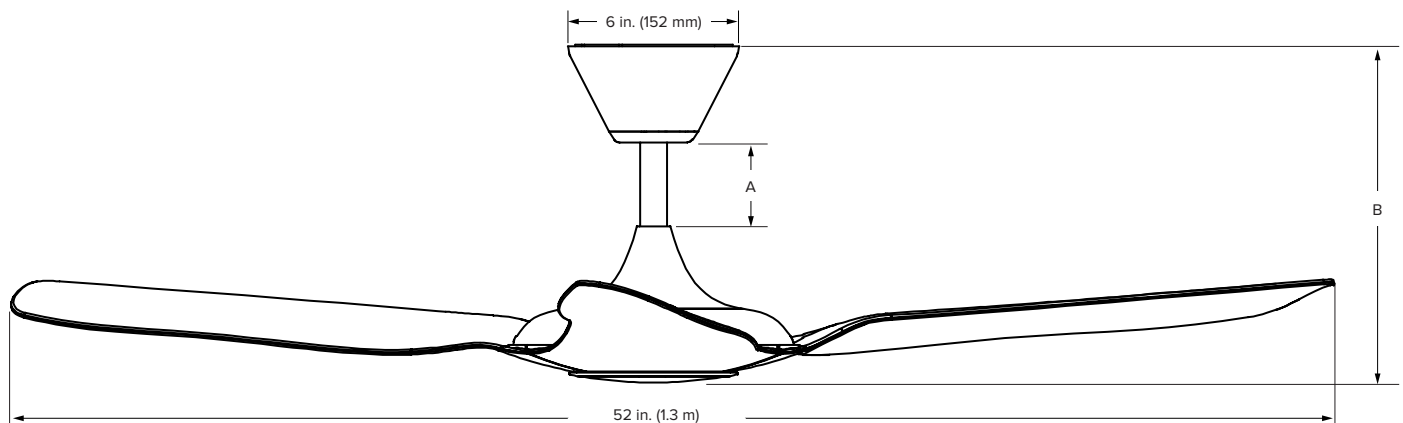

ORDERING INFORMATION

PART NUMBER
FR127C-U1E00-3L02-07259-259-P010

¹ Voice control requires an Amazon Alexa-enabled device or the Google Assistant.
² Lengths in inches are rounded to the nearest whole number.

USA
BIGASSFANS.COM
877-244-3267

CANADA
BIGASSFANS.COM
844-924-4277