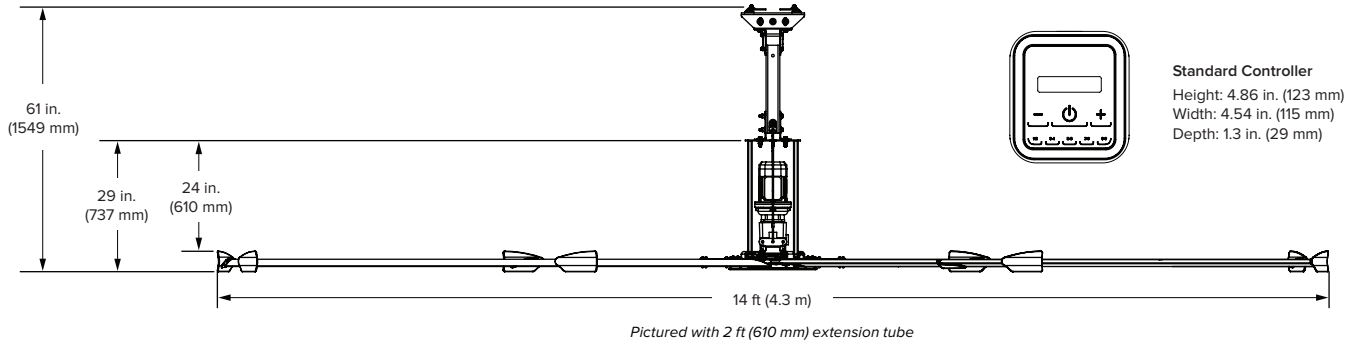

Technical Specifications

Model	Diameter (A)	Weight¹	Max speed	Airfoil clearances²	Input power and required breaker	Max amps	Motor	Max Operating Temperature
PF62-14	14 ft (4.3 m)	192 lb (87.1 kg)	96 RPM	10 ft (3 m) above floor 2 ft (0.6 m) on sides 5 ft (1.5 m) below ceiling deck	200–240 VAC, 50/60 Hz, 1 φ, 20 A	13.3 A	1.5 hp (1.1 kW)	104°F (40°C)

Construction Features

Airfoils	Motor and Drive³	Certifications	Mounting	Multi-Point Safety
Six patented airfoils (mill finish) Cuffed winglets eliminate wind noise (BAF yellow)	Industrial-grade motor and gearbox feature inline helical-cut gears for efficient, durable, and reliable operation Onboard NEMA 4X variable speed drive	UL Standard 507 and CSA Standard 22.2 No. 113	2 ft (30.48 cm) extension tube Standard upper mount installs to I-beams and bar joists	Double safety cable system, airfoil retainers, hub safety clips, Grade 8 hardware, and fire relay (must be wired if required by local code)

Standard Controller

Construction	Controls
Made from durable UV-resistant materials Rated IP55 Intuitive touchscreen interface	On/Off and variable speed control Password protection Powered by fan drive