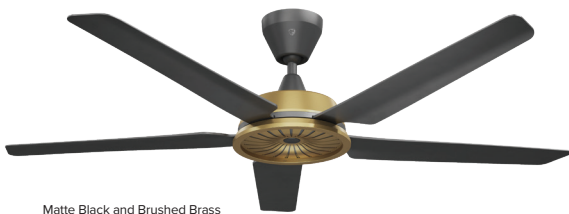

Matte Black and Brushed Brass