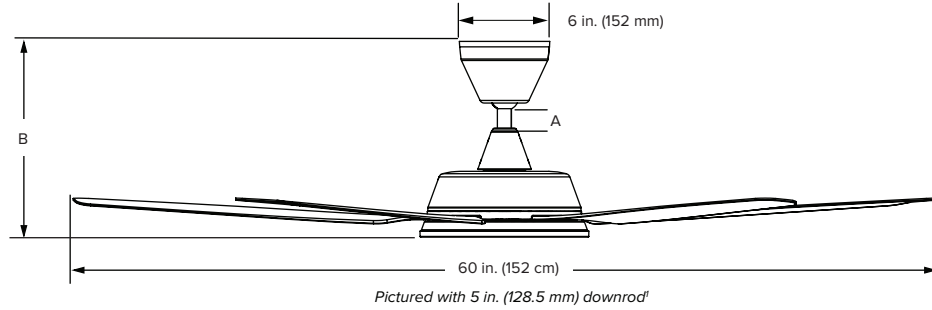

SPEAKEASY™

AIRFLOW WITH A TWIST

Downrod Lengths							
Downrod (A)¹	Included	Optional					
		5 in. (128.5 mm)	10 in. (256 mm)	22 in. (561 mm)	34.8 in. (884 mm)	50.8 in. (1291 mm)	62.8 in. (1595 mm)
Fan Height (B)	12.75 in. (324 mm)	17.75 in. (451 mm)	29.75 in. (756 mm)	42.75 in. (1086 mm)	58.75 in. (1492 mm)	70.75 in. (1797 mm)	
Ceiling Height	≥ 8 ft (≥ 2.4 m)	≥ 9 ft (≥ 2.7 m)	≥ 10 ft (≥ 3 m)	≥ 11 ft (≥ 3.4 m)	≥ 12 ft (≥ 3.7 m)	≥ 13 ft (≥ 4 m)	

Fan Specifications								
Diameter	CFM (Max)	Speed (Min/Max)	Watts (Max)	Environment	Input Power	Packaged Dimensions and Weight	Fan Weight	Sound Level²
60 in. (152 cm)	5,298 CFM	35/182 RPM	161 W	Indoor	100–240 VAC, 50/60 Hz, 1 Φ	27-3/8 in. L x 10-3/4 in. W x 11-1/8 in. H (695 mm L x 273 mm W x 283 mm H) 21.8 lb (9.9 kg)	16.4 lb (7.4 kg)	<35 dBA at max speed

Construction Features					
Finish	Airfoils	Motor and Hub	Controls	Mounting	Optional Accessories
Matte black or matte white airfoils and hardware and brushed brass hub	Made from high-grade hybrid resin Tilted blade profile for maximum coverage area	High-efficiency, brushless electronically commutated (EC) motor Durable metal hub with brushed brass finish	Handheld remote Bluetooth wall control Big Ass Fans mobile app³ Voice control³ 0–10 V	Flat or sloped ceilings 8 ft (2.4 m) or taller Maximum slope: 33°	Bluetooth wall control 0–10 V module Extended length downrods

Ordering Information	
Matte Black and Brushed Brass	Matte White and Brushed Brass
MK-SPK1-052406A862F258105	MK-SPK1-052406A862F824105

Remote

Finish Options