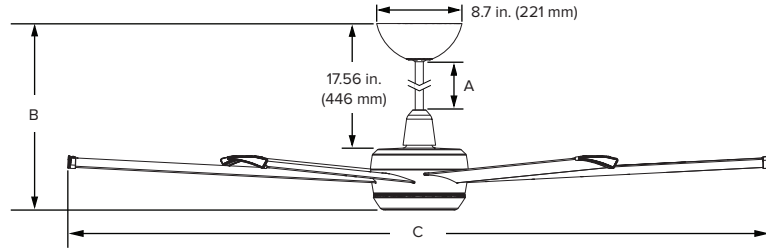

BIG ASS FANS® TURBO6

KICK HEAT'S ASS WITH OUR HIGHEST-PERFORMING FAN

Pictured with 12 in. (305 mm) downrod¹

Downrod Lengths					
Downrod (A)¹	12 in. (305 mm)	20 in. (508 mm)	32 in. (813 mm)	48 in. (1219 mm)	60 in. (1524 mm)
Fan Height (B)	24 in. (610 mm)	32 in. (813 mm)	44 in. (1118 mm)	60 in. (1524 mm)	72 in. (1829 mm)
Ceiling Height	9–10 ft (2.7–3 m)	10–13 ft (3–4 m)	13–14 ft (4–4.3 m)	14–16 ft (4.3–4.9 m)	16–18 ft (4.9–5.5 m)

Technical Specifications									
Diameter (C)	CFM²	Efficiency (CFM/W)²	Max Watts	Max Speed²	Input Power	Packaged Dimensions and Weight	Fan Weight³	Environment⁴	Sound Level⁵
60 in. (152 cm)	10,544 CFM	260	55 W	175 RPM	100–240 VAC, 50/60 Hz, 1 Φ	37.1 in. L x 13.8 in. W x 13.7 in. H (943 mm L x 351 mm W x 348 mm H) 35.4 lb (16.1 kg)	24.5 lb (11.1 kg)	Indoor Covered outdoor (inland)	<35 dba at max speed
72 in. (183 cm)	14,033 CFM	305	66 W	140 RPM		37.1 in. L x 13.8 in. W x 13.7 in. H (943 mm L x 351 mm W x 348 mm H) 37 lb (16.8 kg)	26.4 lb (12 kg)		
84 in. (213 cm)	18,160 CFM	359	66 W	115 RPM		43.1 in. L x 13.8 in. W x 13.7 in. H (1095 mm L x 351 mm W x 348 mm H) 40.6 lb (18.4 kg)	28.2 lb (12.8 kg)		

Construction Features						
Airfoils	Motor and Hub	Controls	Onboard Sensors	Integrations⁶	Mounting	Accessories
Made from aircraft-grade aluminum Tilted blade profile for maximum coverage area	High-efficiency, brushless DC/EC motor	Handheld remote with Kick Ass™ mode Mobile app with Kick Ass™ mode Bluetooth wall control Voice control 0–10 V	Temperature and humidity sensors enable automatic fan speed adjustment	Voice control with Google Assistant or Amazon Alexa	Indoor: Flat or sloped ceilings 9 ft (2.7 m) or taller Maximum slope: 34° Outdoor: Flat ceilings 9 ft (2.7 m) or taller	Bluetooth wall control 0–10 V module Extended length downrods

Ordering Information		
Diameter	Finish	Downrod¹
MK-TRB1-052306: 60 in. (152 cm) MK-TRB1-062306: 72 in. (183 cm) MK-TRB1-072306: 84 in. (213 cm)	A786: Black A786F736: Black and Brushed Silver	I12: 12 in. (305 mm) I20: 20 in. (508 mm) I32: 32 in. (813 mm)