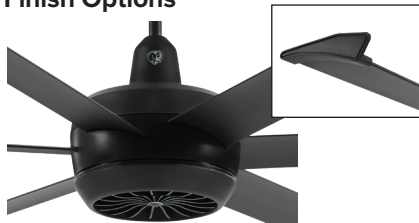

Finish Options

Black